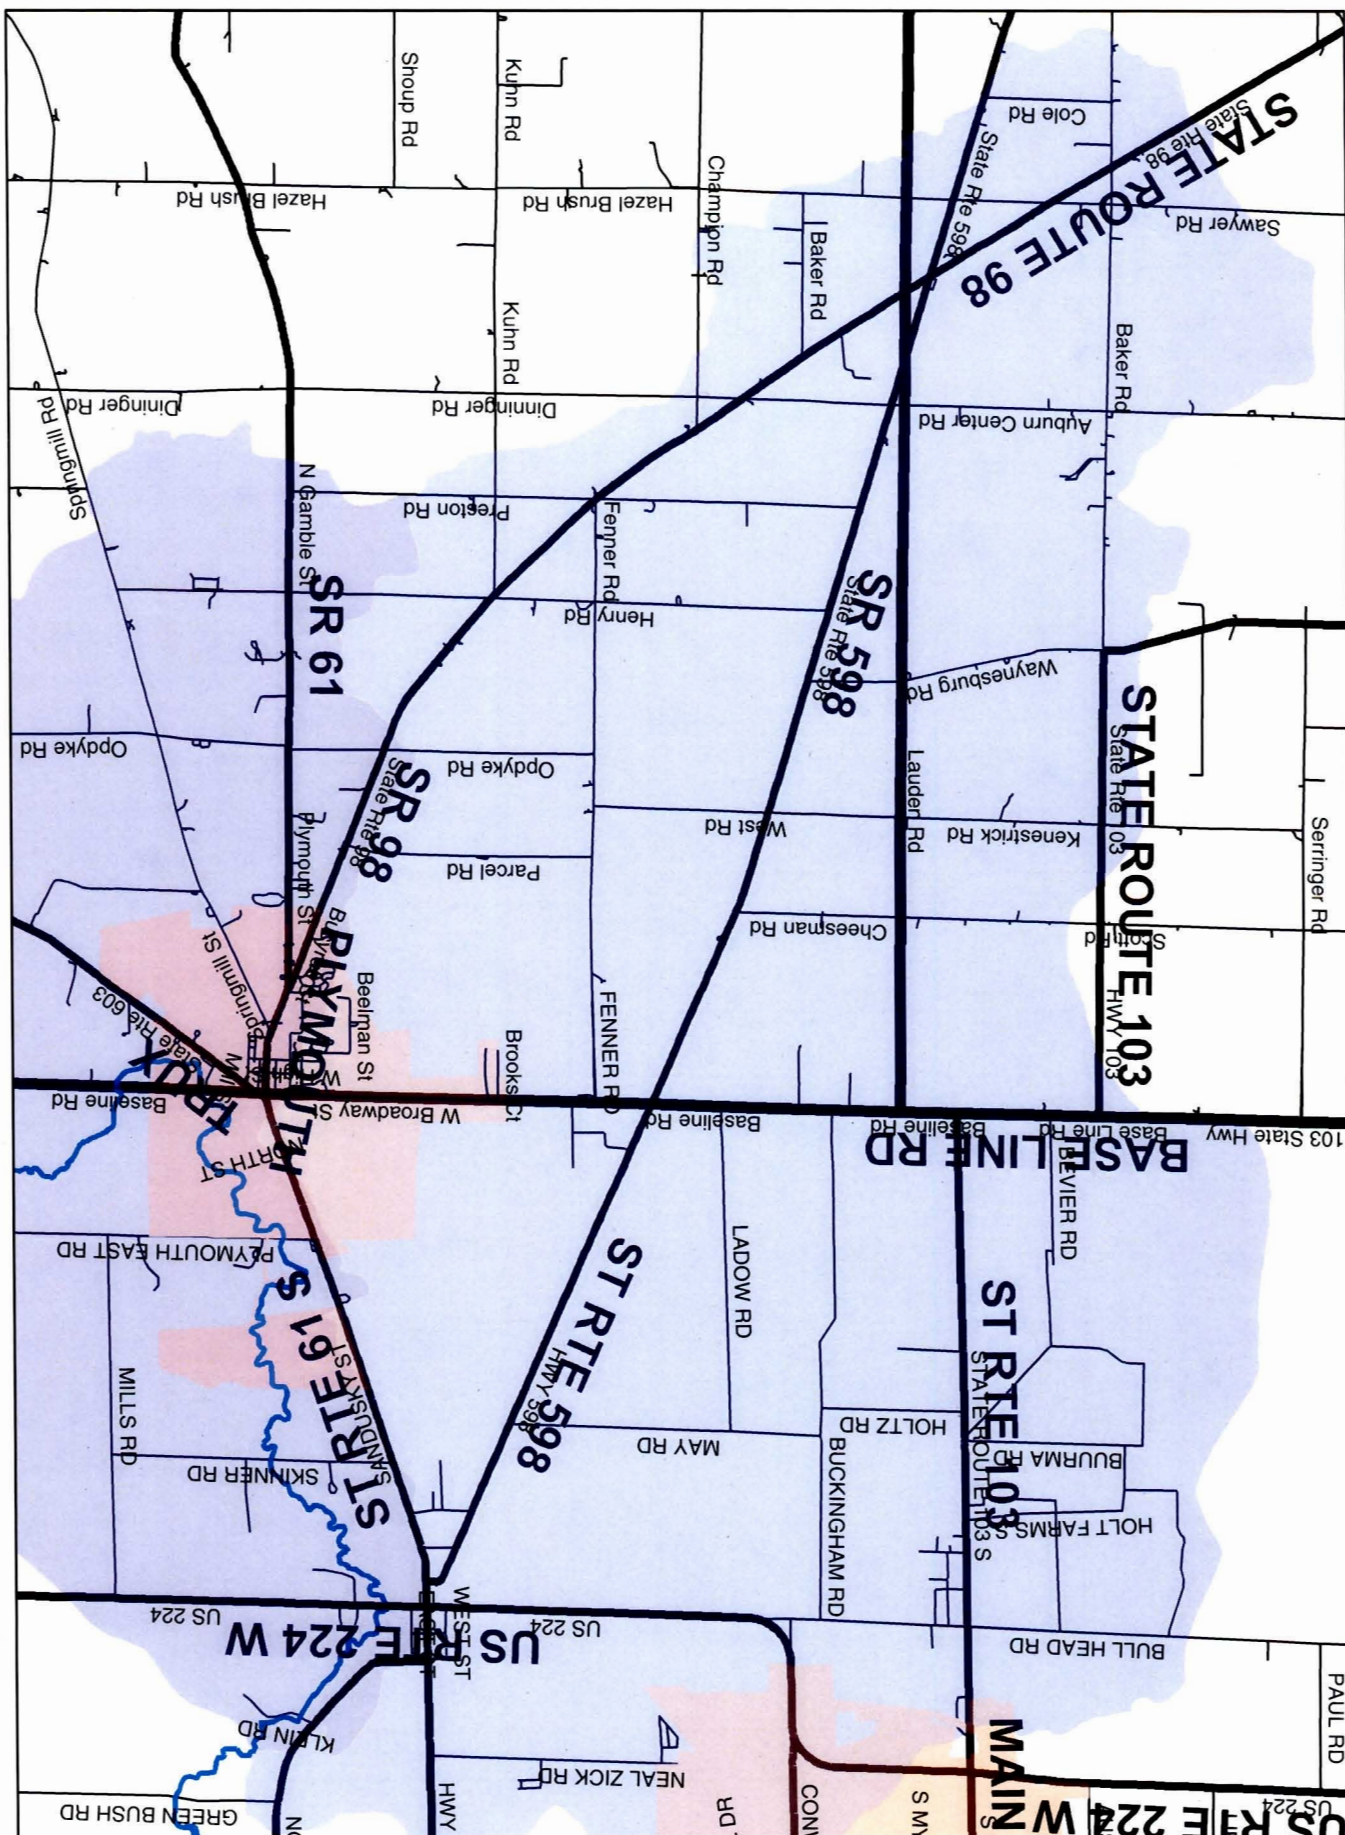

1 inch equals 5,000 feet

Marsh Run Watershed

041000120401

Huron & Crawford Counties